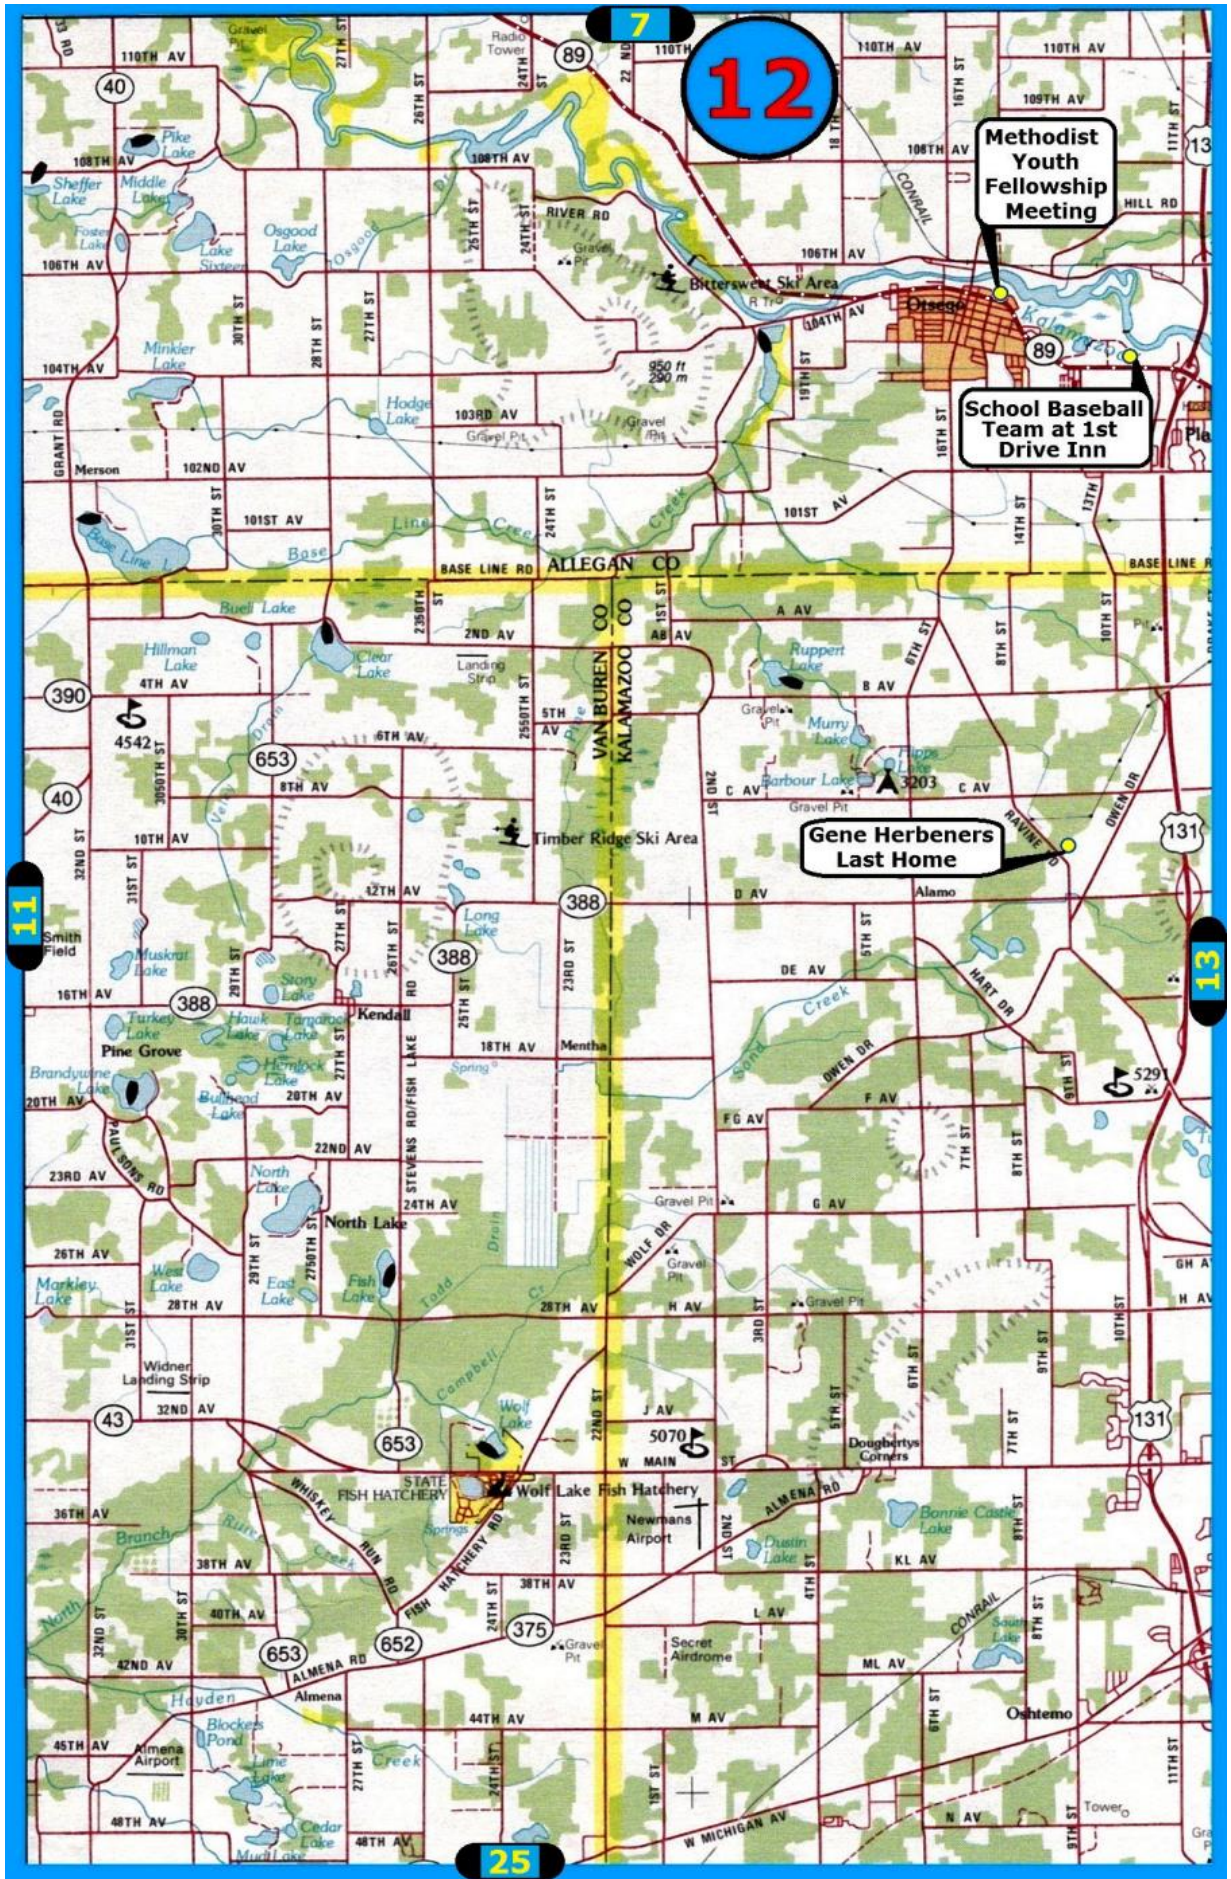

5

10

Linn Sheckler Farm - 1928

11

5  
**11**

1924 Sheckler's lived at Barnett's

1925 Sheckler FARM

YUP, Vern Staked a Telephone pole right on the Lickley Farm

LICKLEY Farm

Goodwin Farm

ROWE Cemetery

Store

VERN'S TELCO WORK

VERN'S TELCO WORK

VERN'S TELCO WORK

Vern also climbed 50ft. poles at the school to change light bulbs never again

24

10

12

12

Methodist Youth Fellowship Meeting

School Baseball Team at 1st Drive Inn

Gene Herbeners Last Home

11