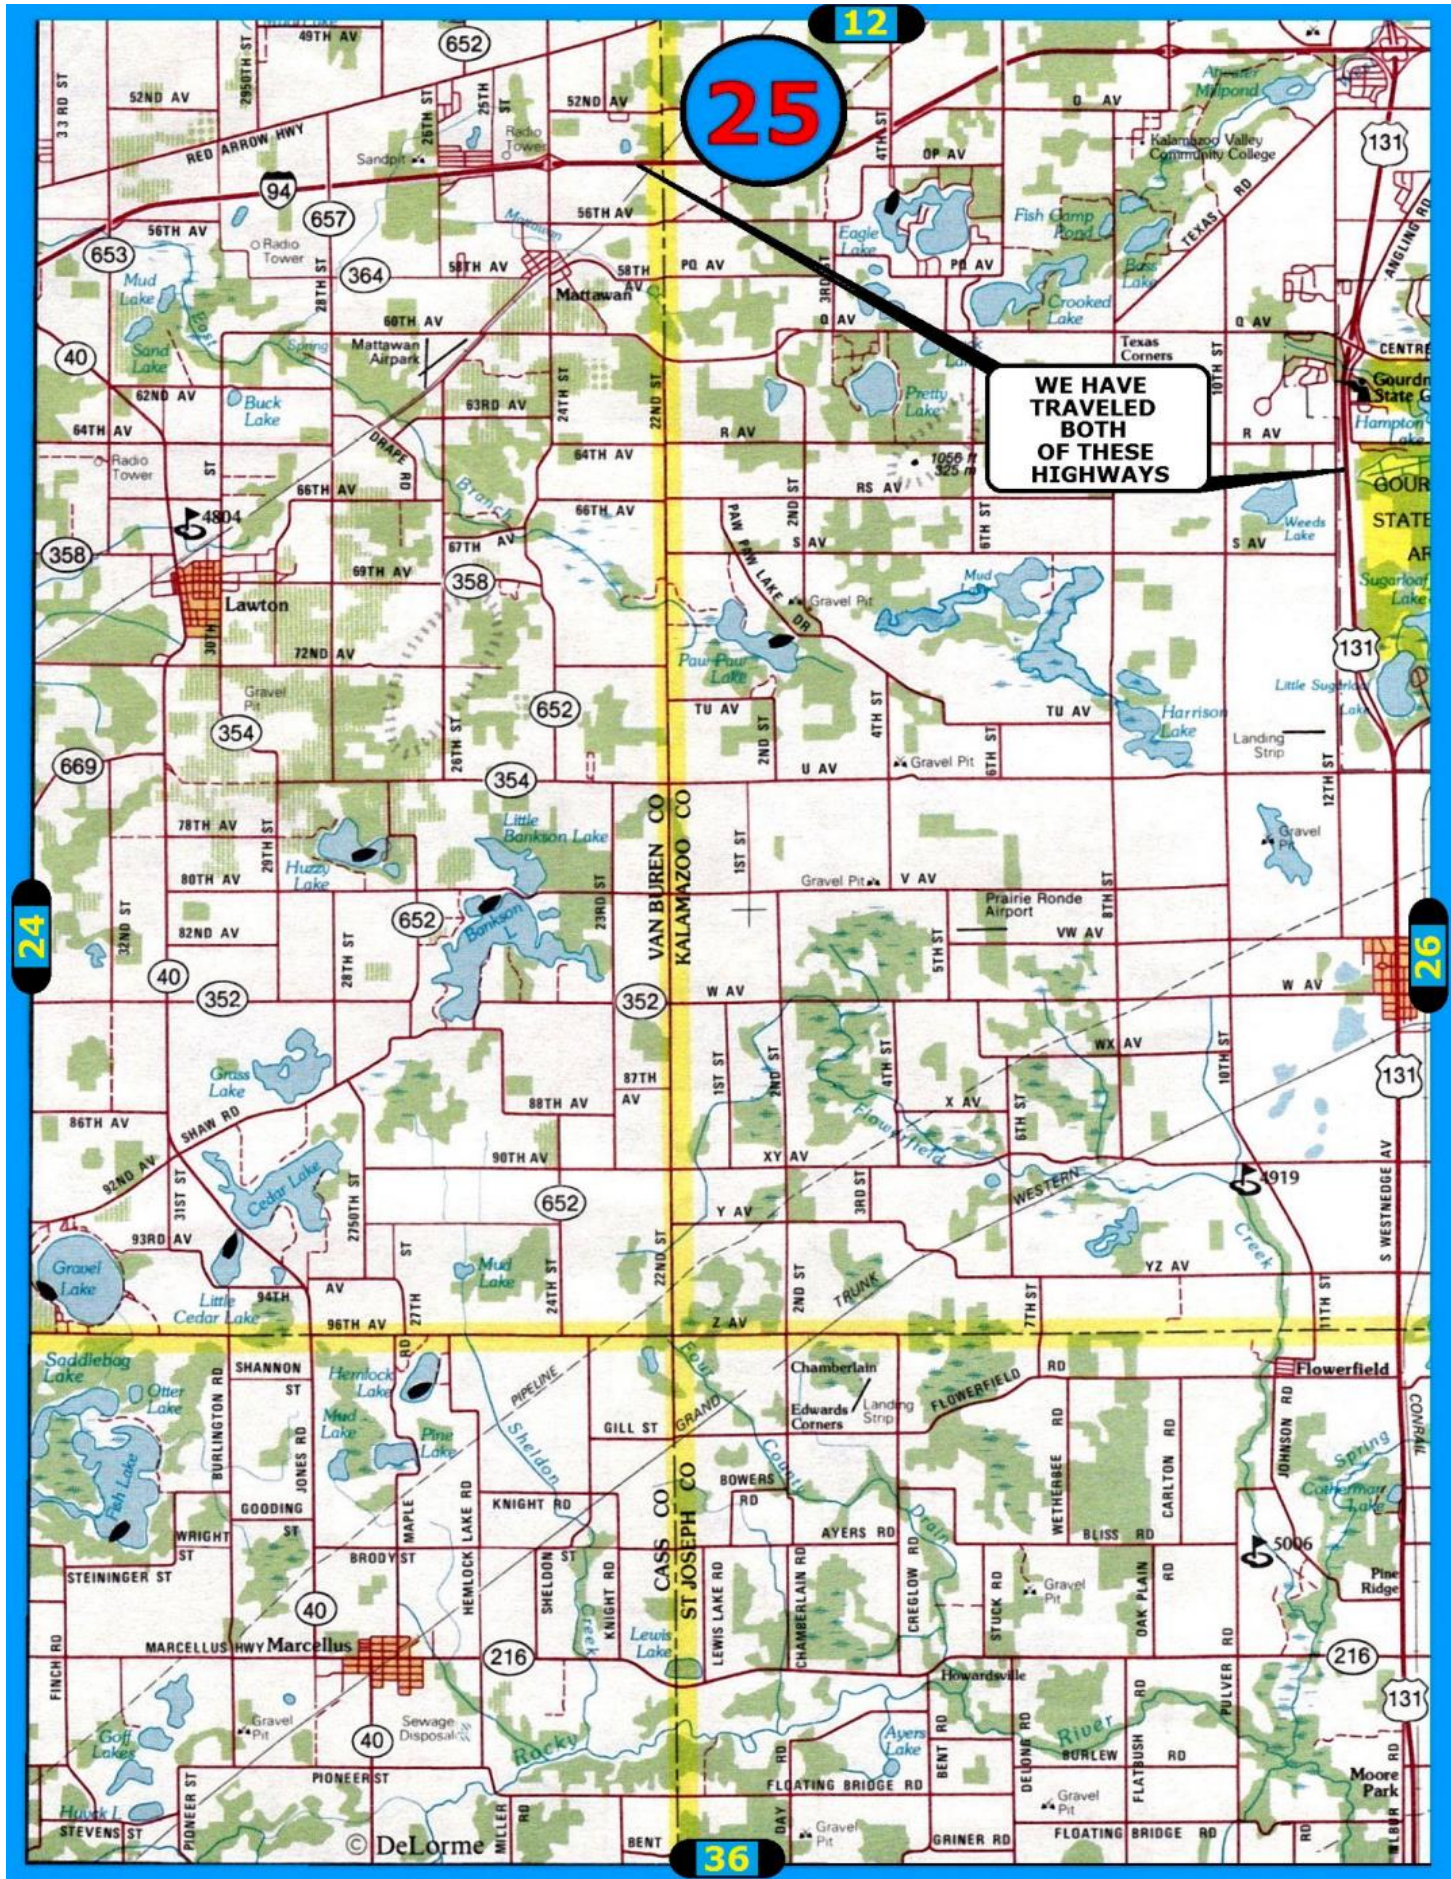

24

11

25

WE HAVE TRAVELED THIS HIGHWAY A COUPLE TIMES

25

WE HAVE TRAVELED BOTH OF THESE HIGHWAYS

24

26

36

© DeLorme

26

13

25

27

37

GENE HERBENER PASSED AWAY HERE

These DOTS mark Lois's favorite route to her mother grave in Colon

36

ROAD to/from COLON
White Dotted Road