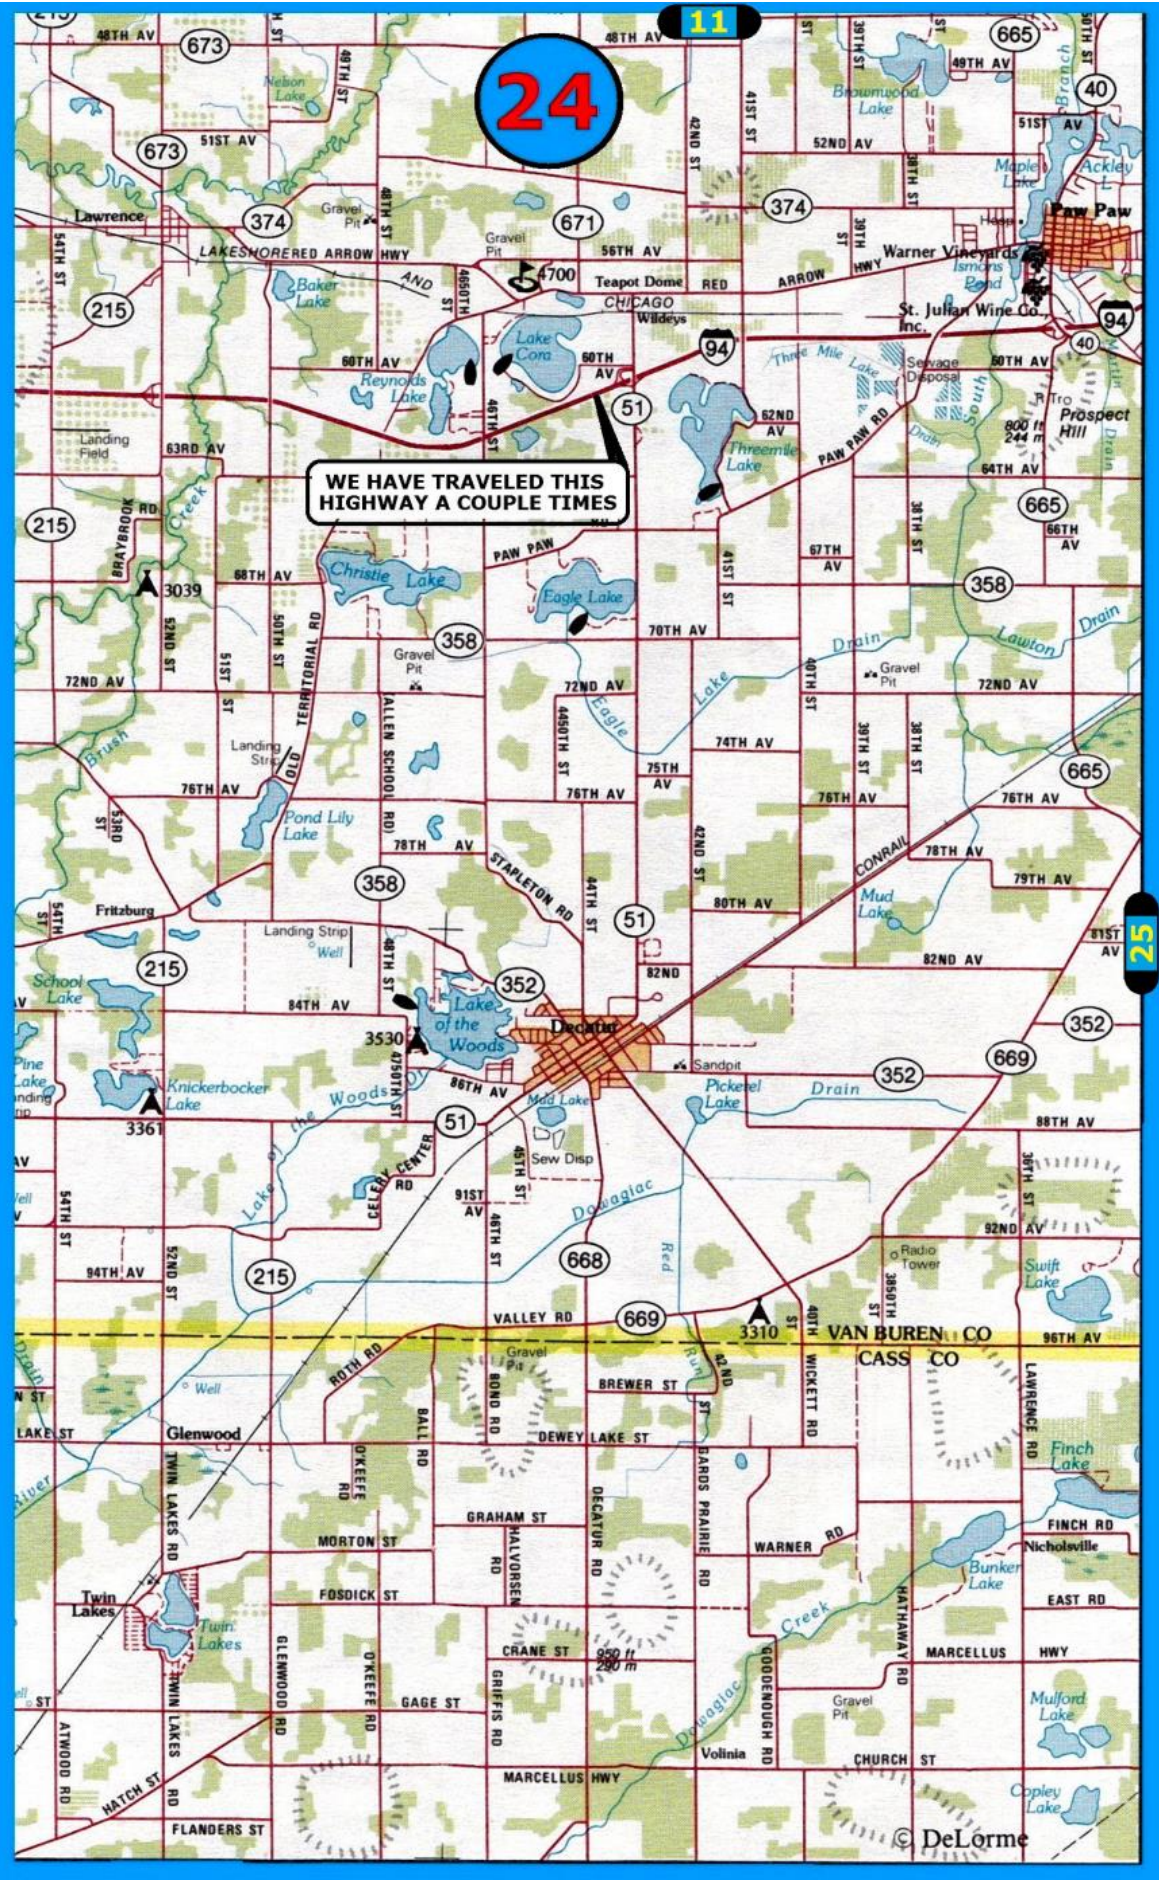

24

11

25

WE HAVE TRAVELED THIS HIGHWAY A COUPLE TIMES

25

WE HAVE TRAVELED BOTH OF THESE HIGHWAYS

24

26

36

© DeLorme

26

13

25

27

37

GENE HERBENER PASSED AWAY HERE

These DOTS mark Lois's favorite route to her mother grave in Colon

36

ROAD to/from COLON
White Dotted Road