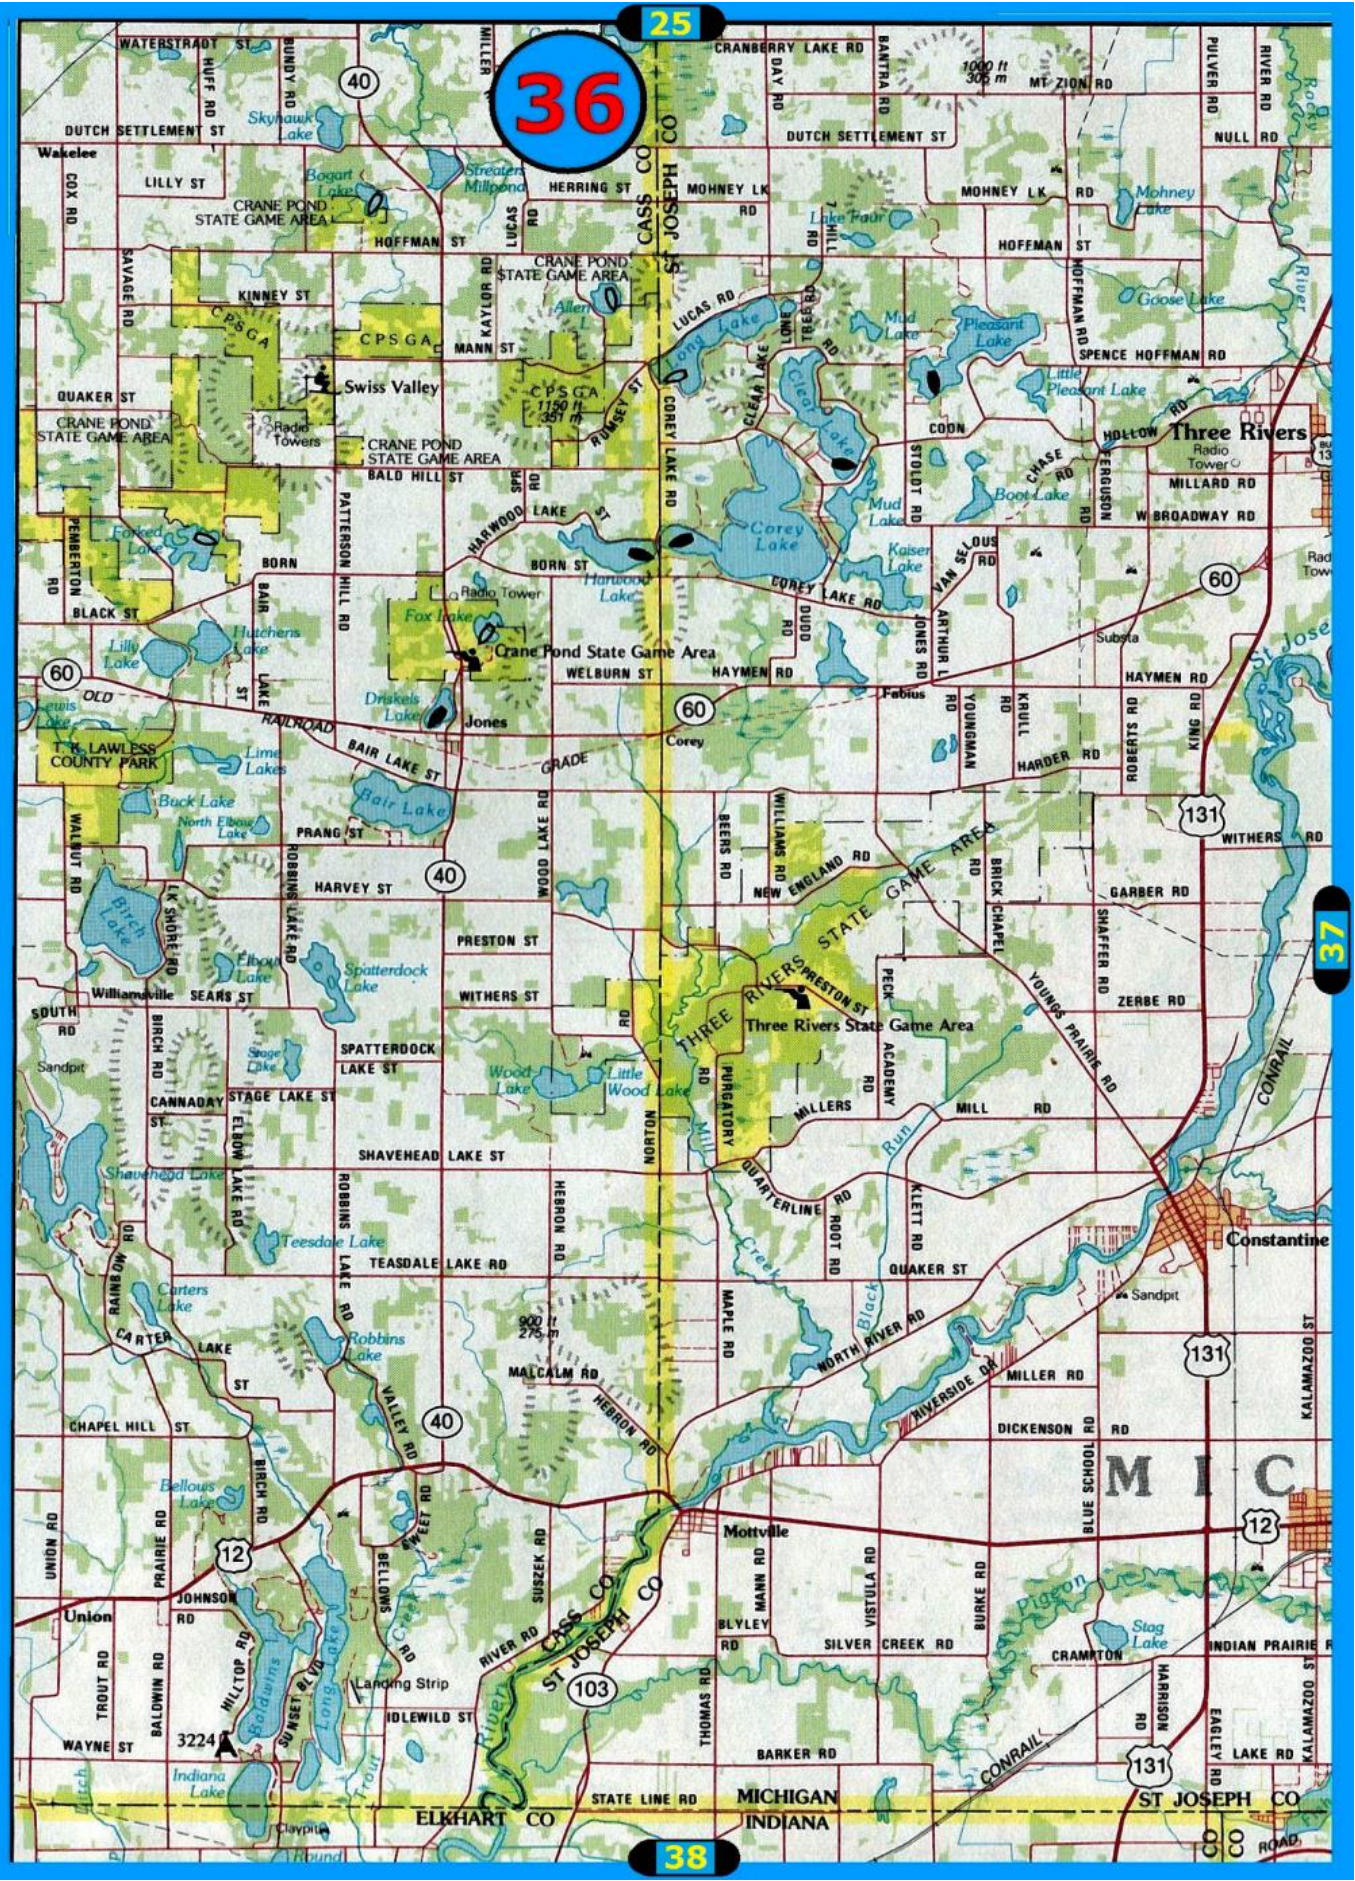

24

11

25

WE HAVE TRAVELED THIS HIGHWAY A COUPLE TIMES

25

WE HAVE TRAVELED BOTH OF THESE HIGHWAYS

24

26

36

© DeLorme

26

13

25

27

37

GENE HERBENER PASSED AWAY HERE

These DOTS mark Lois's favorite route to her mother grave in Colon

36

ROAD to/from COLON
White Dotted Road