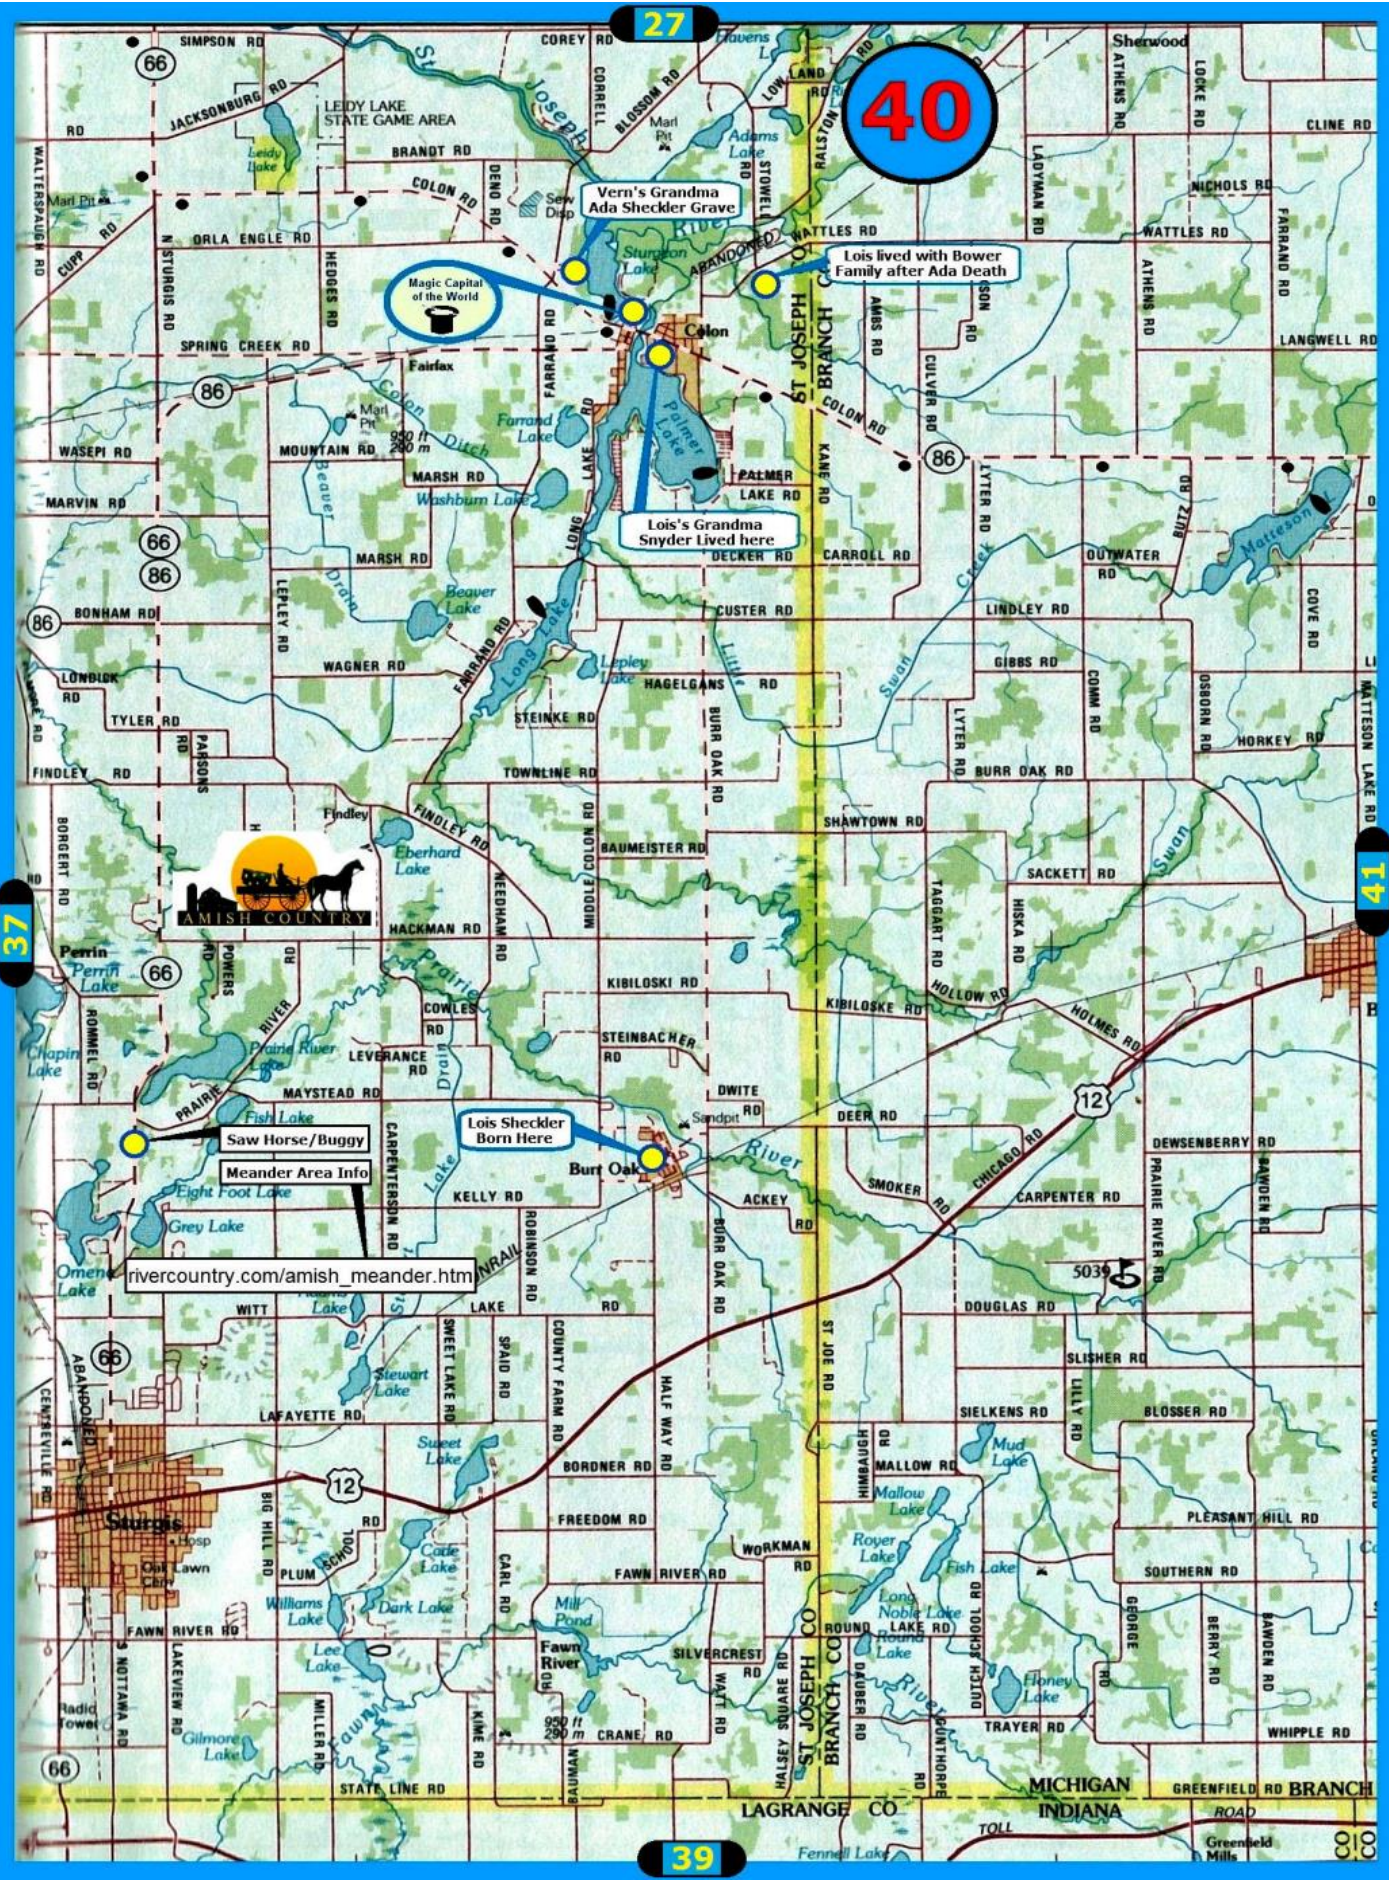

27

TRAVELED MANY TIMES

Route to COLON

40

28

15

27

29

41

St. Bernard Dog had Vern by the throat while getting Right of Way - was able to back himself into car.

VERN'S TELCO WORK

VERN'S TELCO WORK

VERN'S TELCO WORK

Magic Capital of the World

Vern's Grandma Ada Shecker Grave

Lois lived with Bower Family after Ada Death

Lois's Grandma Snyder Lived here

Saw Horse/Buggy

Meander Area Info

[rivercountry.com/amish\\_meander.htm](http://rivercountry.com/amish_meander.htm)

Lois Shecker Born Here