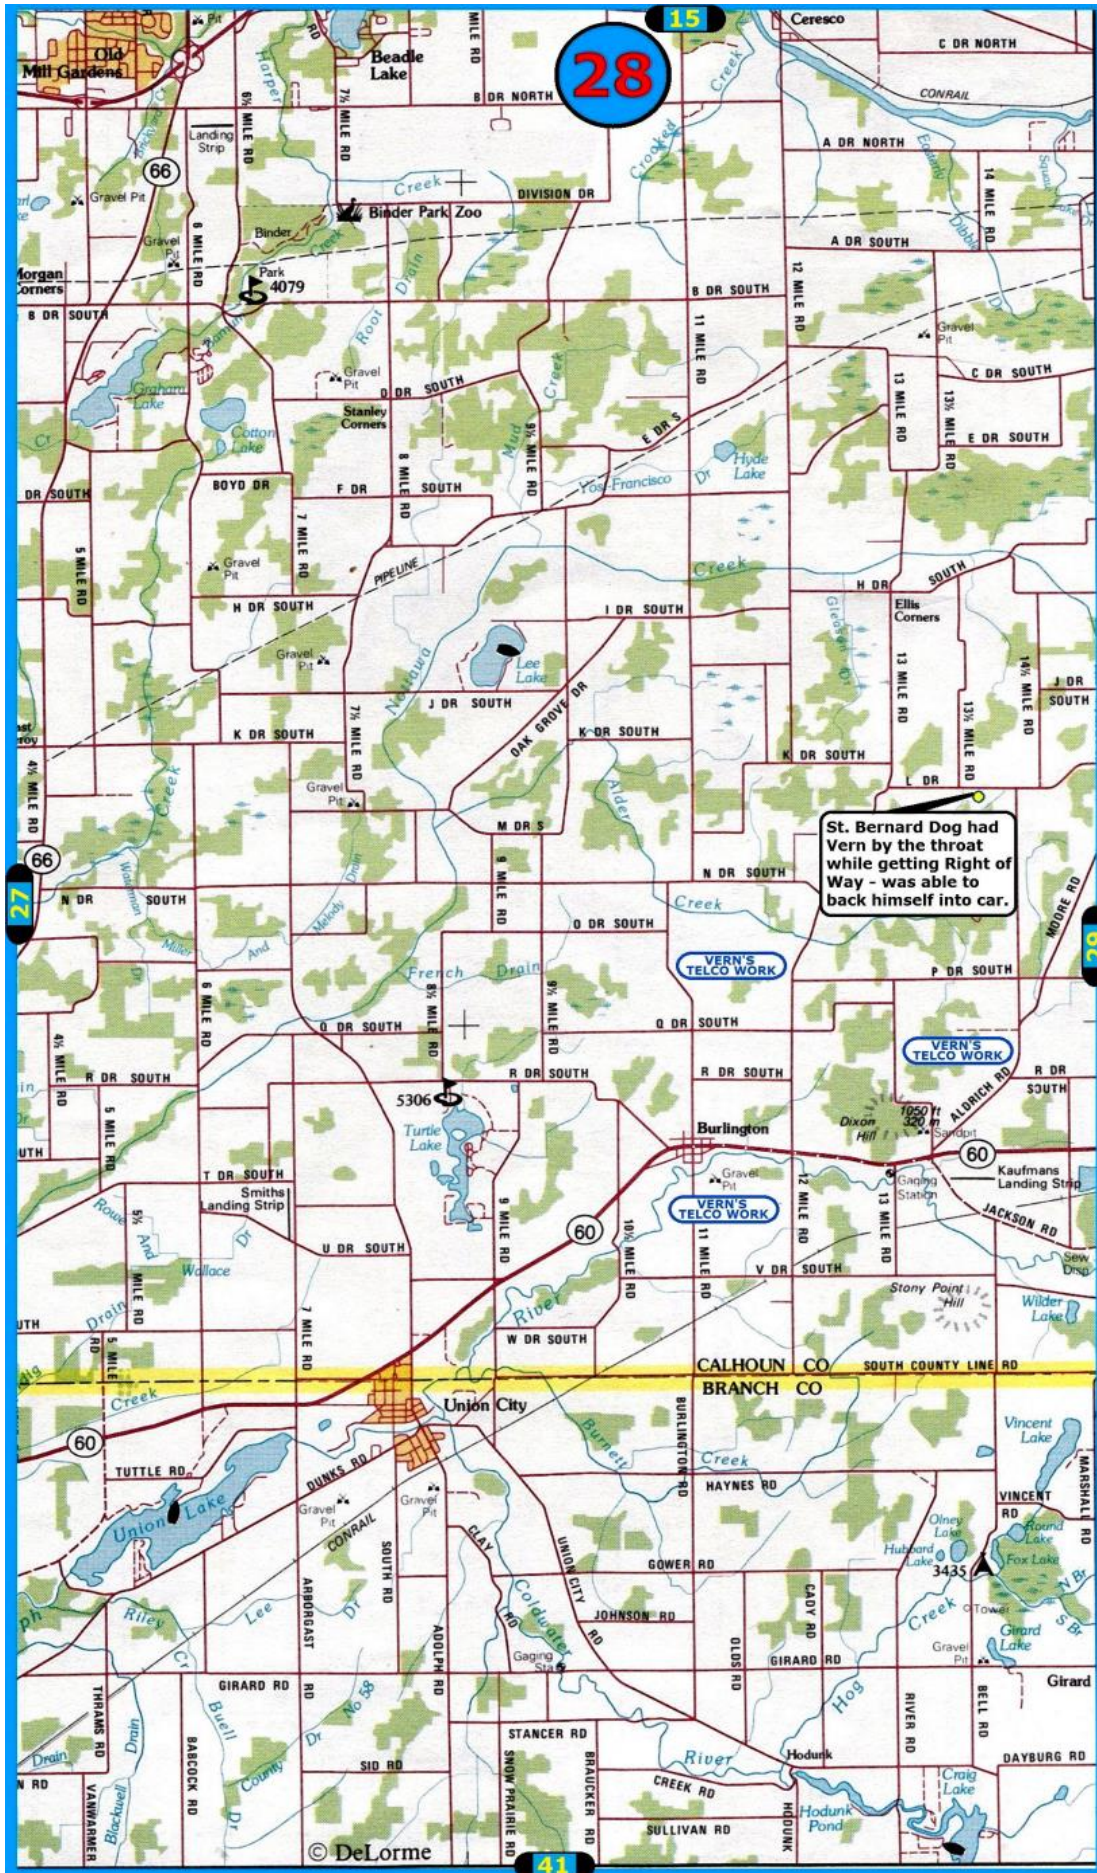

27

TRAVELED MANY TIMES

Route to COLON

40

28

15

27

29

41

St. Bernard Dog had Vern by the throat while getting Right of Way - was able to back himself into car.

VERN'S TELCO WORK

VERN'S TELCO WORK

VERN'S TELCO WORK

Magic Capital of the World

Vern's Grandma Ada Shecker Grave

Lois lived with Bower Family after Ada Death

Lois's Grandma Snyder Lived here

Saw Horse/Buggy

Meander Area Info

[rivercountry.com/amish\\_meander.htm](http://rivercountry.com/amish_meander.htm)

Lois Shecker Born Here